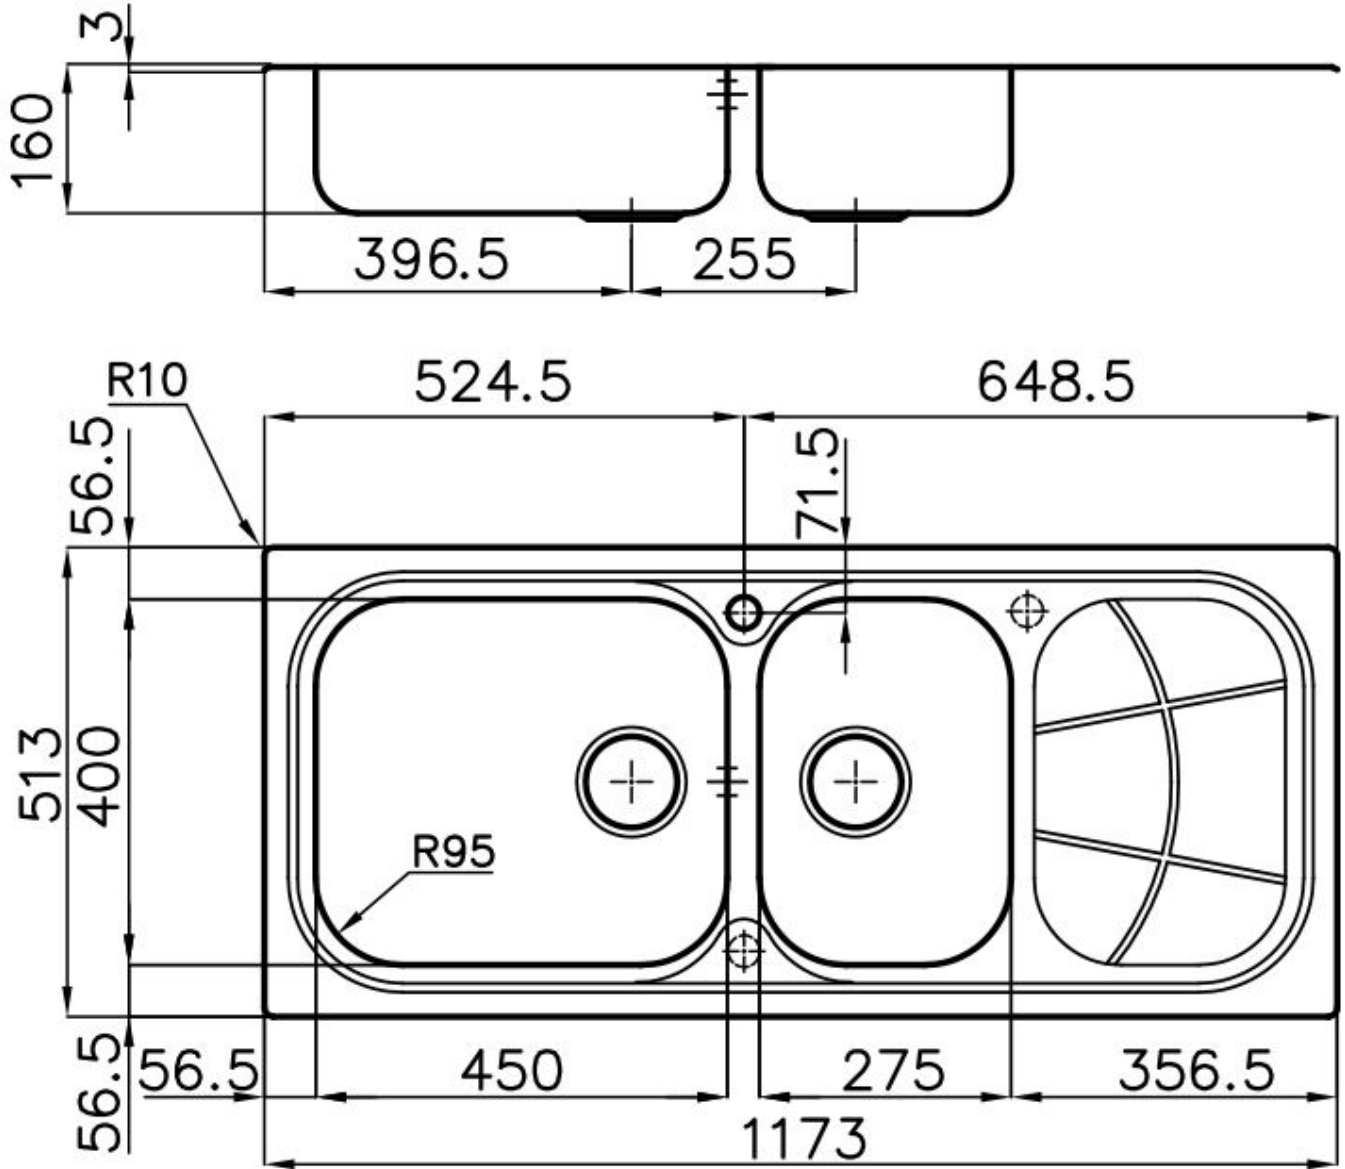

Foster brushed

Material

AISI 304 stainless steel

Texture

Foster brushed

Base

90 cm

Dimensions

1173x513 mm

Standard fittings

Fixing hooks, gasket, drain, overflow and siphon, boxed packing

Mixer holes

1 standard hole - 2nd and 3rd on request

Built-in hole

1140 x 480 mm

Drainer Yes

Width 116 cm

Bowl dimension 450x400 + 275x400mm

Number of bowls 2 bowls

Waste fitting 3,5" drain

FEATURES

2nd / 3rd hole available The sink can be customized with the execution on request of additional holes, usable for double-hole mixers, for remote controlled drains or for the installation of soap dispensers. The positions are marked on the drawings with dotted line holes.

Basket 3,5" waste fitting The drain is equipped with a large 3.5" drain, with the practical basket cap that prevents the discharge of solid parts.

TECHNICAL DATA

GALLERY

OPTIONAL ACCESSORIES

Cestello inox
8612 000